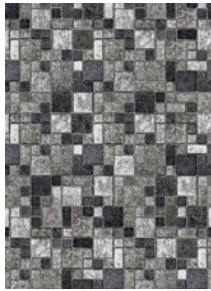

SILVER CLOUD
Pearlescence