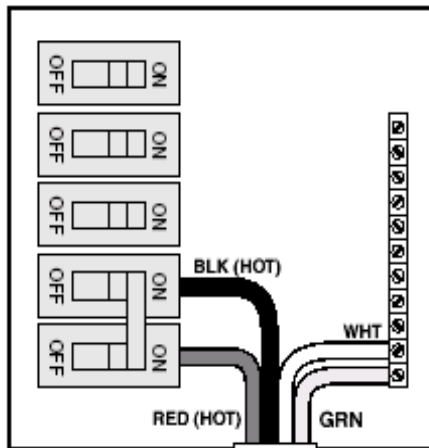

Wire Key

- Green (Ground)
- Red (Hot)
- Black (Hot)
- White (Neutral)

House Breaker Box

G.F.C.I Breaker Box

Spa System Box