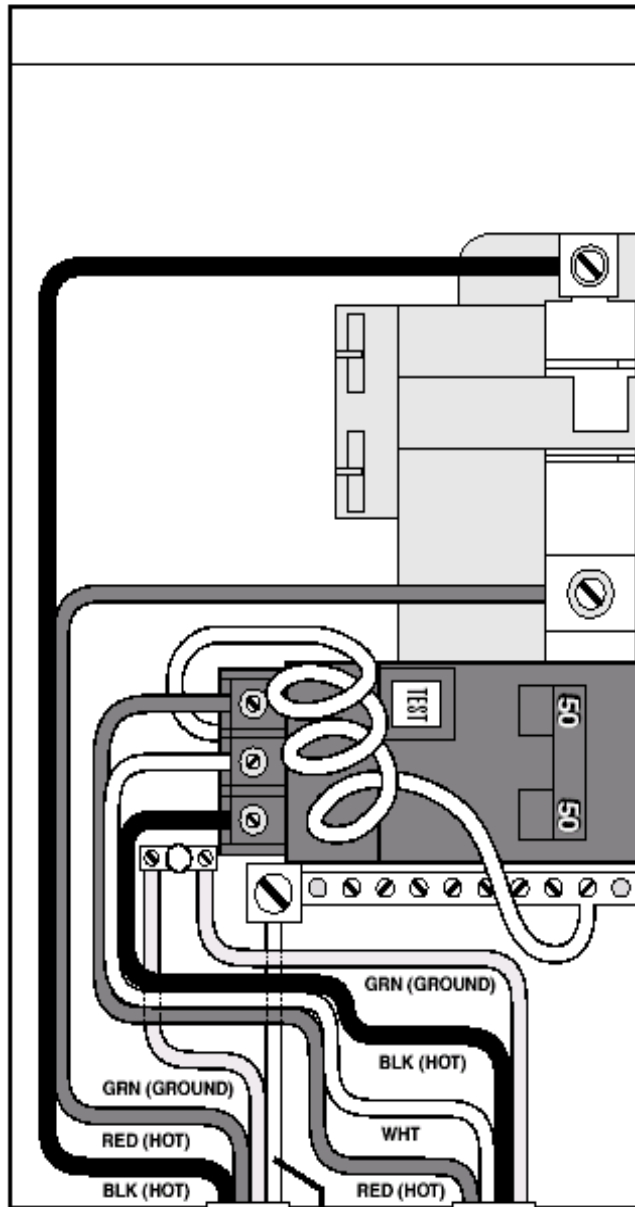

Wire Key

- Green (Ground)
- Red (Hot)
- Black (Hot)
- White (Neutral)

House Breaker Box

G.F.C.I Breaker Box

Spa System Box